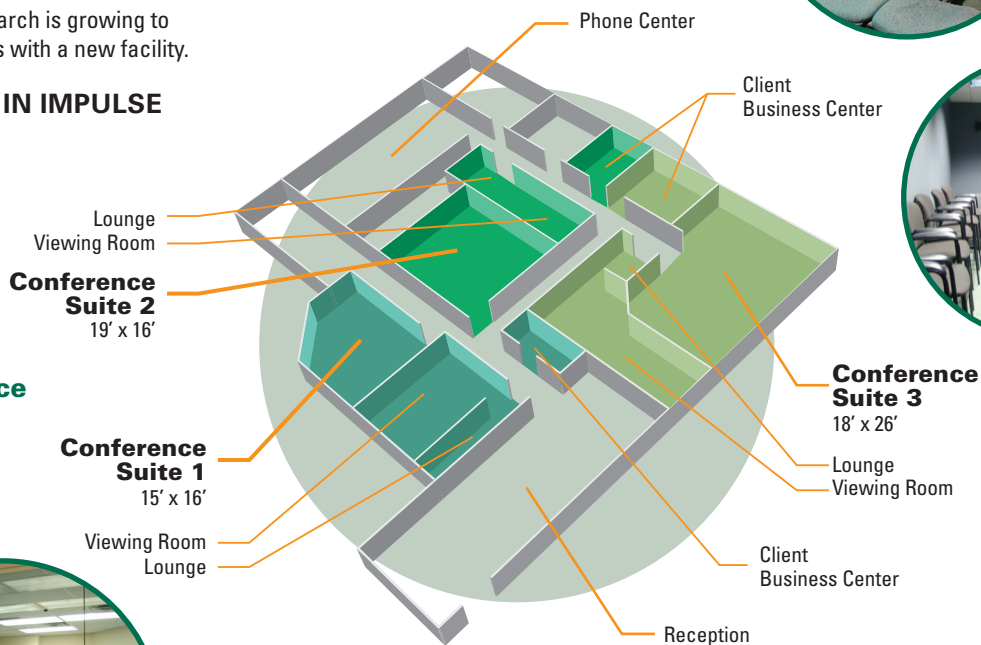

ClearView Research is growing to meet your needs with a new facility.

TOP RATED IN IMPULSE

Client Business Center

Conference Suite 3

Viewing Room 3

Our Space

Conference Suite 1

Conference Suite 2

Room Specifications	Conference Suite 1	Conference Suite 2	Conference Suite 3
Room Size	15' x 16'	19' x 16'	18' x 26'
Room Capacity			
At Table	10	14	14
Theatre Style	20	35	60
Viewing Room	16' x 10'	21' x 8'	25' x 8'
Client Capacity	10-15	15-20	20-25
Client Lounge	15' x 6'		7' x 7'
Client Business Center	11' x 5'	12' x 11'	8' x 11'

We Offer:

A location less than 1 mile away from O'Hare International Airport
 Highest quality recruiting
 Professional Management Staff
 Dedicated Client Services Manager for all of your needs

3 Focus Group Suites
 Separate Client Business Centers with telephone, computer and printer (laser color printer available)
 DSL in all rooms and wireless DSL throughout facility

Stationary DVD Recording (Complimentary VHS)
 Video Conferencing and Web Streaming
 Seating up to 50 respondents
 Closed circuit monitors in lounges

Individual temperature control in each room
 Living room Style Set Up Available
 Satellite TV
 Client drop off